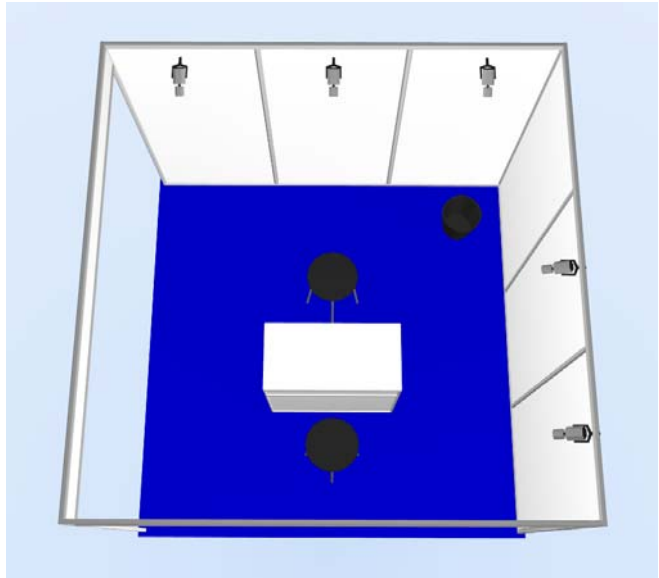

READY-MADE STAND 2x3m (6-8m²)

- Carpeting: dark blue
- Walls: white, height 2,5m
- Fasciboard: white, height 20 cm, incl. lettering (Helvetica medium, black)
- Electrical outlet 1x6A
- Light element with 3 spots of 50W
- Information desk with bar stool
- Paper basket
- Daily cleaning of the stand

READY-MADE STAND 3x3m (9-17m²)

- Carpeting: dark blue
- Walls: white, height 2,5m
- Fasciboard: white, height 20 cm, incl. lettering (Helvetica medium, black)
- Electrical outlet 1x6A
- Light elements with 5 spots of 50W
- Information desk 100x50cm
- 2 Bar stools
- Paper basket
- Daily cleaning of the stand

READY-MADE STAND 3x6m (18-29m²)

- Carpeting: dark blue
- Walls: white, height 2,5m
- Fasciboard: white, height 20 cm, incl. lettering (Helvetica medium, black)
- Electrical outlet 1x16A
- Light elements with 10 spots of 50W
- 2 Information desks 100x50cm
- 4 Bar stools
- Paper basket
- Daily cleaning of the stand
- Table: round 70x70cm
- 4 Arm chairs
- Brochure rack