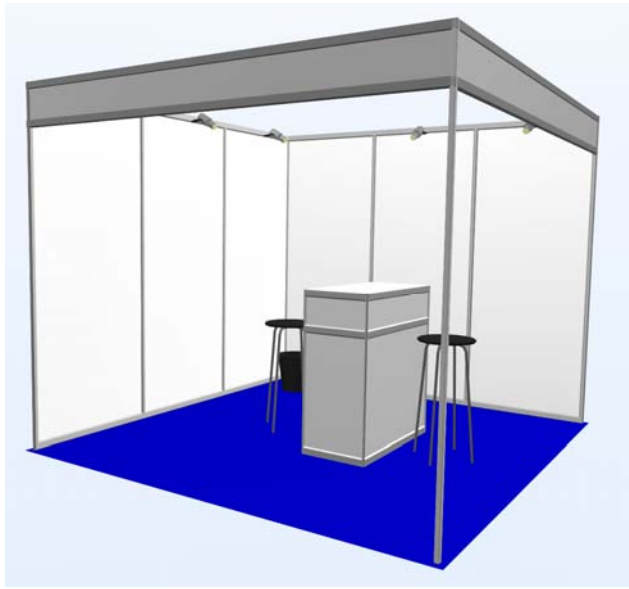

READY-MADE STAND 2x3m (6-8m²)

- Carpeting: dark blue
- Walls: white, height 2,5m
- Fasciboard: white, height 20 cm, incl. lettering (Helvetica medium, black)
- Electrical outlet 1x6A
- Light element with 3 spots of 50W
- Information desk with bar stool
- Paper basket
- Daily cleaning of the stand

READY-MADE STAND 3x3m (9-17m²)

- Carpeting: dark blue
- Walls: white, height 2,5m
- Fasciboard: white, height 20 cm, incl. lettering (Helvetica medium, black)
- Electrical outlet 1x6A
- Light elements with 5 spots of 50W
- Information desk 100x50cm
- 2 Bar stools
- Paper basket
- Daily cleaning of the stand

READY-MADE STAND 3x6m (18-29m²)

- Carpeting: dark blue
- Walls: white, height 2,5m
- Fasciboard: white, height 20 cm, incl. lettering (Helvetica medium, black)
- Electrical outlet 1x16A
- Light elements with 10 spots of 50W
- 2 Information desks 100x50cm
- 4 Bar stools
- Paper basket
- Daily cleaning of the stand
- Table: round 70x70cm
- 4 Arm chairs
- Brochure rack