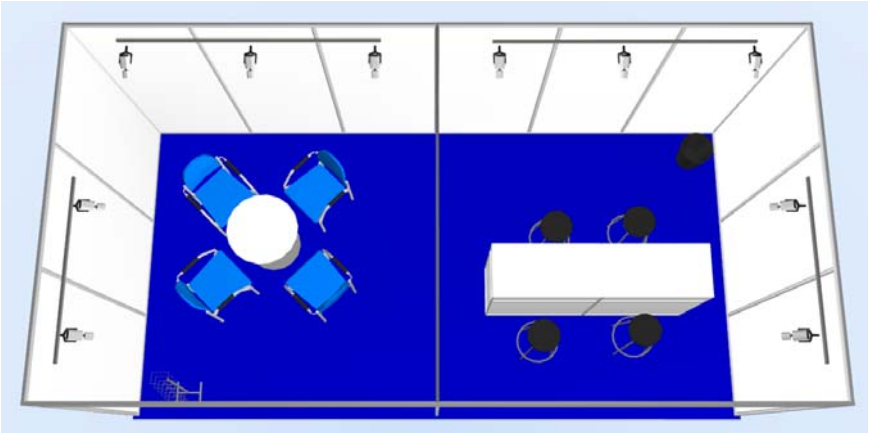

READY-MADE STAND 2x3m (6-8m²)

- Carpeting: dark blue
- Walls: white, height 2,5m
- Fasciboard: white, height 20 cm, incl. lettering (Helvetica medium, black)
- Electrical outlet 1x6A
- Light element with 3 spots of 50W
- Information desk with bar stool
- Paper basket
- Daily cleaning of the stand

READY-MADE STAND 3x3m (9-17m²)

- Carpeting: dark blue
- Walls: white, height 2,5m
- Fasciboard: white, height 20 cm, incl. lettering (Helvetica medium, black)
- Electrical outlet 1x6A
- Light elements with 5 spots of 50W
- Information desk 100x50cm
- 2 Bar stools
- Paper basket
- Daily cleaning of the stand

READY-MADE STAND 3x6m (18-29m²)

- Carpeting: dark blue
- Walls: white, height 2,5m
- Fasciboard: white, height 20 cm, incl. lettering (Helvetica medium, black)
- Electrical outlet 1x16A
- Light elements with 10 spots of 50W
- 2 Information desks 100x50cm
- 4 Bar stools
- Paper basket
- Daily cleaning of the stand
- Table: round 70x70cm
- 4 Arm chairs
- Brochure rack