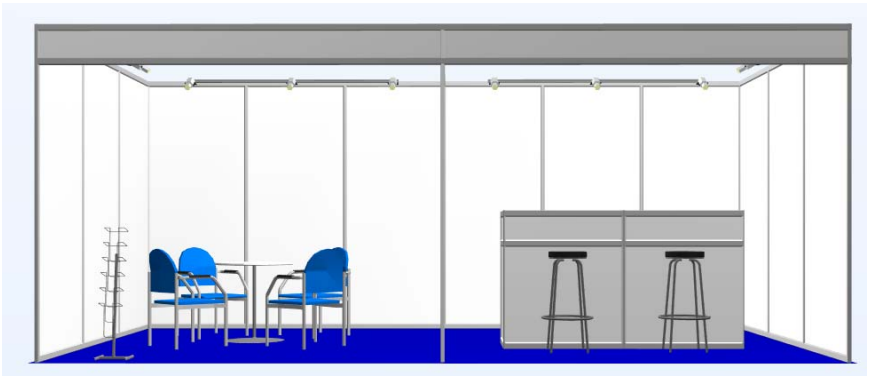

READY-MADE STAND 2x3m (6-8m²)

- Carpeting: dark blue
- Walls: white, height 2,5m
- Fasciboard: white, height 20 cm, incl. lettering (Helvetica medium, black)
- Electrical outlet 1x6A
- Light element with 3 spots of 50W
- Information desk with bar stool
- Paper basket
- Daily cleaning of the stand

READY-MADE STAND 3x3m (9-17m²)

- Carpeting: dark blue
- Walls: white, height 2,5m
- Fasciboard: white, height 20 cm, incl. lettering (Helvetica medium, black)
- Electrical outlet 1x6A
- Light elements with 5 spots of 50W
- Information desk 100x50cm
- 2 Bar stools
- Paper basket
- Daily cleaning of the stand

READY-MADE STAND 3x6m (18-29m²)

- Carpeting: dark blue
- Walls: white, height 2,5m
- Fasciboard: white, height 20 cm, incl. lettering (Helvetica medium, black)
- Electrical outlet 1x16A
- Light elements with 10 spots of 50W
- 2 Information desks 100x50cm
- 4 Bar stools
- Paper basket
- Daily cleaning of the stand
- Table: round 70x70cm
- 4 Arm chairs
- Brochure rack